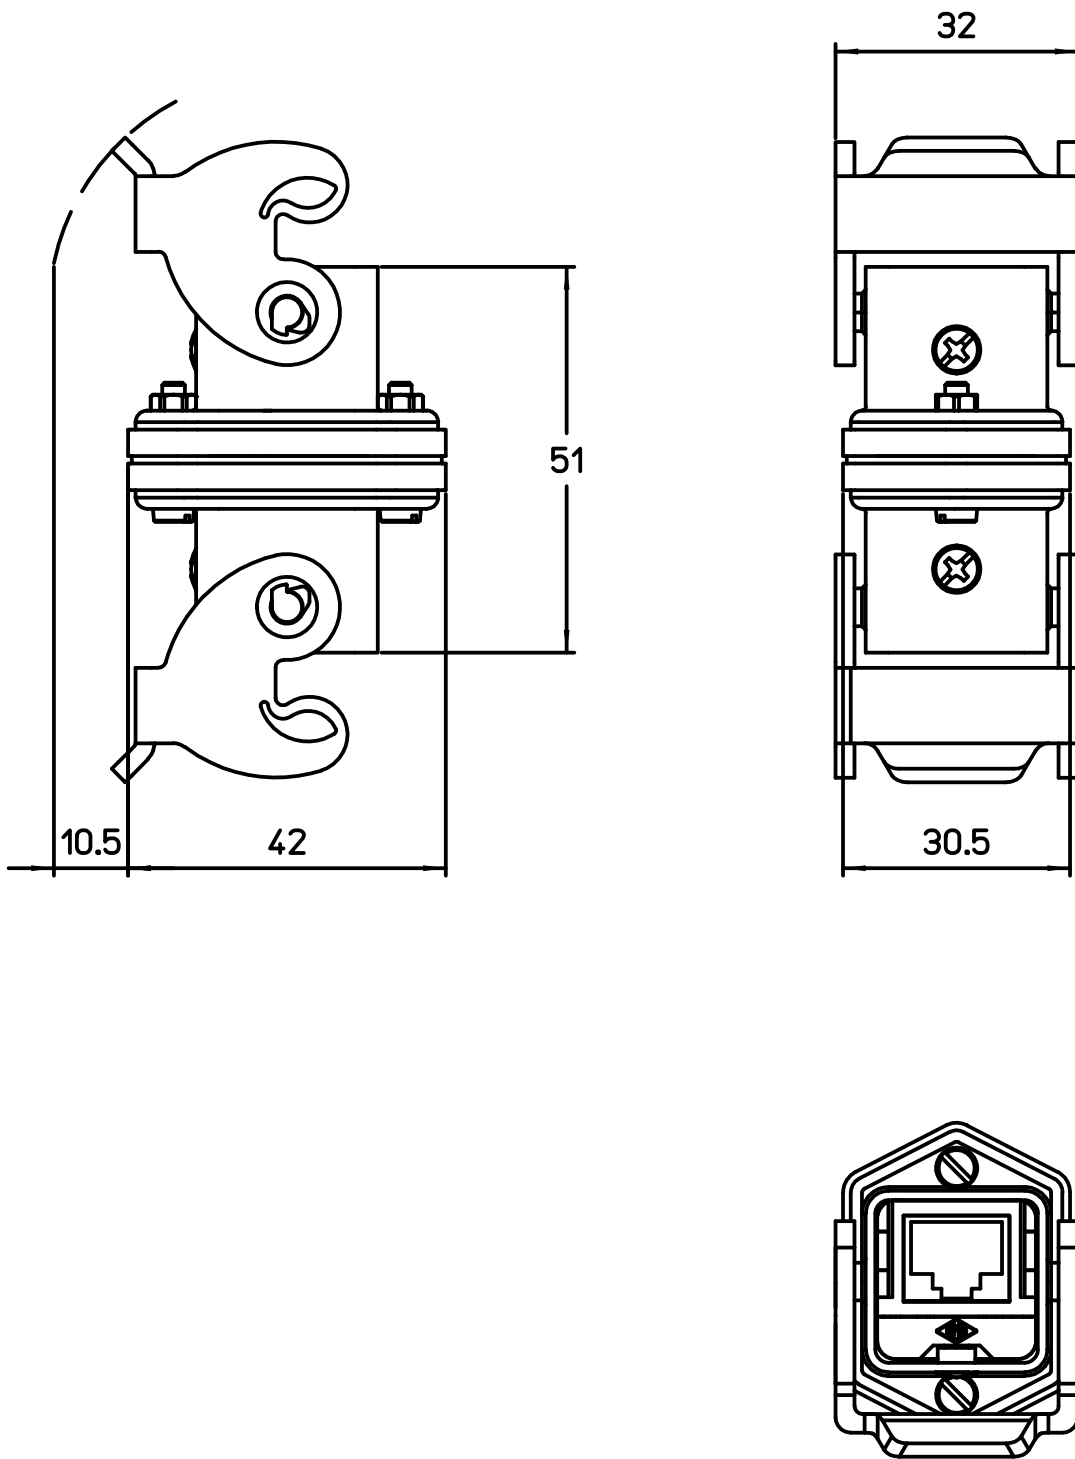

Diritti riservati All rights reserved

dimensions in mm	CYG 8/2 JF insulated RJ45 coupler 8P+2	Scale	
Date 11/02/20		1:1	
Sign. Pitasi B.			